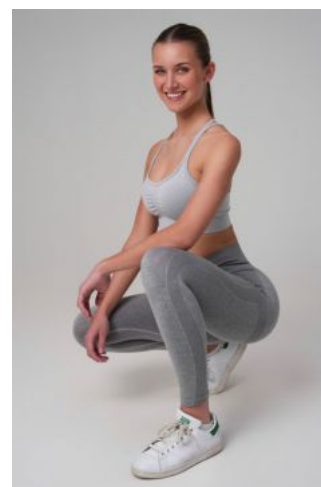

+49 (0)6128 970 855
+49 (0)171 620 7091

BIRDCAGE
MODEL MANAGEMENT

info@birdcage-models.de
www.birdcage-models.de

HEIGHT 179 cm SIZE 36 EU CHEST 84 cm WAIST 63 cm HIP 91 cm
SHOESIZE 40 EU HAIRCOLOR blond EYECOLOR hellblau