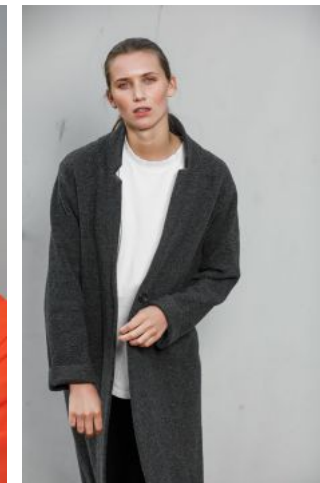

+49 (0)6128 970 855
+49 (0)171 620 7091

BIRDCAGE
MODEL MANAGEMENT

info@birdcage-models.de
www.birdcage-models.de

HEIGHT 179 cm SIZE 36 EU CHEST 84 cm WAIST 63 cm HIP 91 cm
SHOESIZE 40 EU HAIRCOLOR blond EYECOLOR hellblau