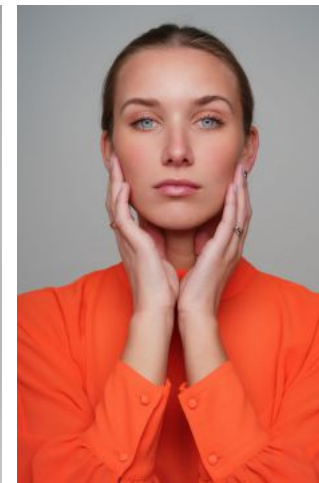

+49 (0)6128 970 855
+49 (0)171 620 7091

BIRDCAGE
MODEL MANAGEMENT

info@birdcage-models.de
www.birdcage-models.de

HEIGHT 179 cm SIZE 36 EU CHEST 84 cm WAIST 63 cm HIP 91 cm
SHOESIZE 40 EU HAIRCOLOR blond EYECOLOR hellblau