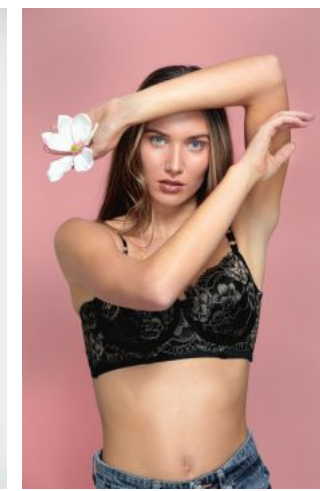

+49 (0)6128 970 855
+49 (0)171 620 7091

BIRDCAGE
MODEL MANAGEMENT

info@birdcage-models.de
www.birdcage-models.de

HEIGHT 179 cm SIZE 36 EU CHEST 84 cm WAIST 63 cm HIP 91 cm
SHOESIZE 40 EU HAIRCOLOR blond EYECOLOR hellblau