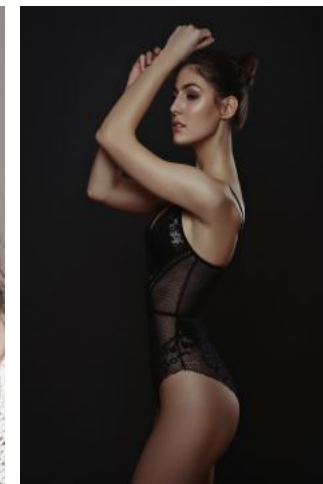

Hannah F.

+49 (0)6128 970 855
+49 (0)171 620 7091

BIRDCAGE
MODEL MANAGEMENT

info@birdcage-models.de
www.birdcage-models.de

HEIGHT 175 cm CHEST 86 cm WAIST 62 cm HIP 90 cm SHOESIZE 39 EU
HAIRCOLOR brown EYECOLOR brown