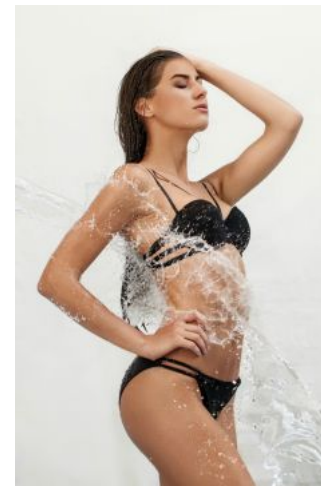

Hannah F.

+49 (0)6128 970 855
+49 (0)171 620 7091

BIRDCAGE
MODEL MANAGEMENT

info@birdcage-models.de
www.birdcage-models.de

HEIGHT 175 cm CHEST 86 cm WAIST 62 cm HIP 90 cm SHOESIZE 39 EU
HAIRCOLOR brown EYECOLOR brown