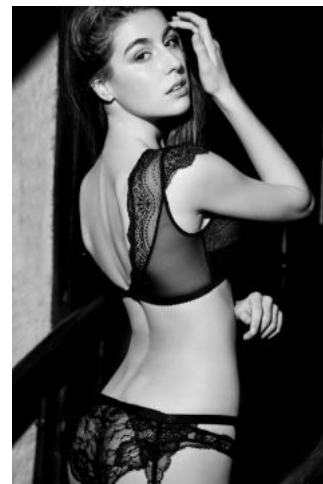

Hannah F.

+49 (0)6128 970 855
+49 (0)171 620 7091

BIRDCAGE
MODEL MANAGEMENT

info@birdcage-models.de
www.birdcage-models.de

HEIGHT 175 cm CHEST 86 cm WAIST 62 cm HIP 90 cm SHOESIZE 39 EU
HAIRCOLOR brown EYECOLOR brown