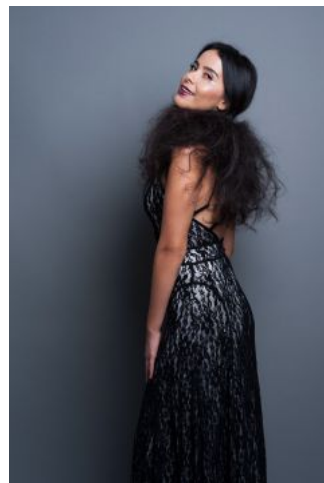

# Erika E.

ANNA BIRDCAGE  
PHOTOGRAPHY

+49 (0)6128 970 855  
+49 (0)171 620 7091

**BIRDCAGE**  
MODEL MANAGEMENT

info@birdcage-models.de  
www.birdcage-models.de

HEIGHT 173 cm   CHEST 89 cm   WAIST 63 cm   HIP 96 cm   HAIRCOLOR black  
EYECOLOR brown