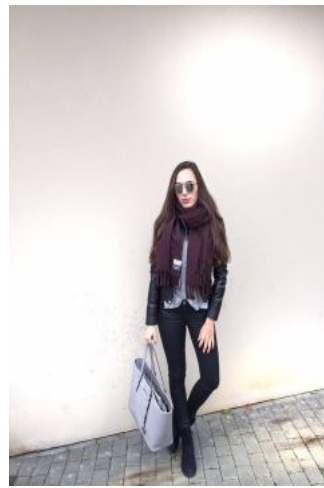

Lisa I.

+49 (0)6128 970 855
+49 (0)171 620 7091

BIRDCAGE
MODEL MANAGEMENT

info@birdcage-models.de
www.birdcage-models.de

HEIGHT 173 cm CHEST 90 cm WAIST 67 cm HIP 88 cm HAIRCOLOR brown
EYECOLOR brown