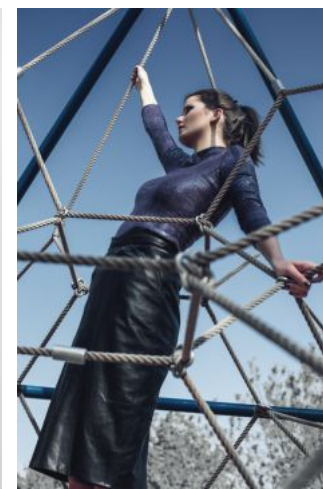

Paulina S.

+49 (0)6128 970 855
+49 (0)171 620 7091

BIRDCAGE
MODEL MANAGEMENT

info@birdcage-models.de
www.birdcage-models.de

HEIGHT 184 cm SIZE 38 EU CHEST 86 cm WAIST 71 cm HIP 97 cm
SHOESIZE 41 EU HAIRCOLOR brown EYECOLOR brown-green