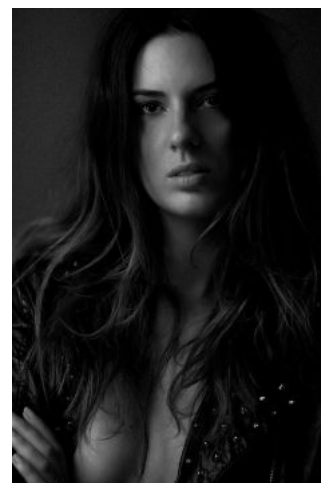

Elodie H.

Photo: Frederic de Wreeck

+49 (0)6128 970 855
+49 (0)171 620 7091

BIRDCAGE
MODEL MANAGEMENT

info@birdcage-models.de
www.birdcage-models.de

HEIGHT 178 cm CHEST 86 cm WAIST 68 cm HIP 96 cm SHOESIZE 40 EU
HAIRCOLOR brown EYECOLOR black-brown