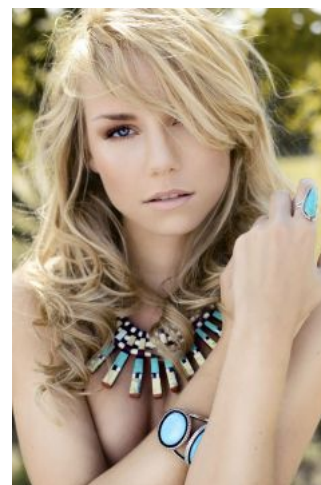

model TAYLOR N.
photography OLIVER MEYER.
visagiste MELIE WALTER.

Taylor N.

+49 (0)6128 970 855
+49 (0)171 620 7091

BIRDCAGE
MODEL MANAGEMENT

info@birdcage-models.de
www.birdcage-models.de

HEIGHT 170 cm SIZE 34 EU CHEST 81 cm WAIST 59 cm HIP 87 cm
SHOESIZE 38 EU HAIRCOLOR blonde EYECOLOR blue-green