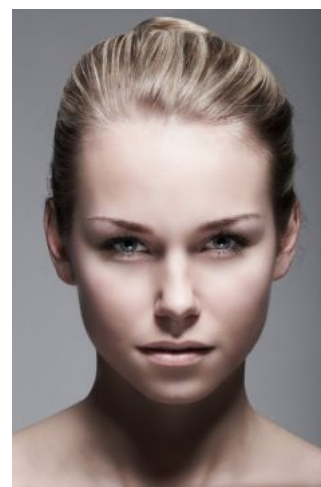

model TAYLOR N.
photography OLIVER MEYER.
visagiste MELIE WALTER.

Taylor N.

+49 (0)6128 970 855
+49 (0)171 620 7091

BIRDCAGE
MODEL MANAGEMENT

info@birdcage-models.de
www.birdcage-models.de

HEIGHT 170 cm SIZE 34 EU CHEST 81 cm WAIST 59 cm HIP 87 cm
SHOESIZE 38 EU HAIRCOLOR blonde EYECOLOR blue-green