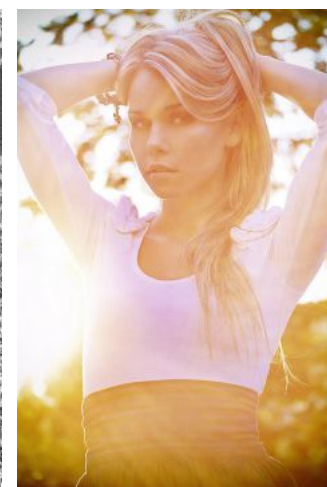

model TAYLOR N.
photography OLIVER MEYER.
visagiste MELIE WALTER.

Taylor N.

+49 (0)6128 970 855
+49 (0)171 620 7091

BIRDCAGE
MODEL MANAGEMENT

info@birdcage-models.de
www.birdcage-models.de

HEIGHT 170 cm SIZE 34 EU CHEST 81 cm WAIST 59 cm HIP 87 cm
SHOESIZE 38 EU HAIRCOLOR blonde EYECOLOR blue-green