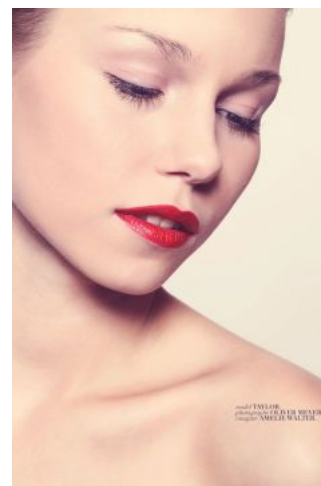

model TAYLOR N.
photography OLIVER MEYER.
visagiste MELIE WALTER.

Taylor N.

+49 (0)6128 970 855
+49 (0)171 620 7091

BIRDCAGE
MODEL MANAGEMENT

info@birdcage-models.de
www.birdcage-models.de

HEIGHT 170 cm SIZE 34 EU CHEST 81 cm WAIST 59 cm HIP 87 cm
SHOESIZE 38 EU HAIRCOLOR blonde EYECOLOR blue-green