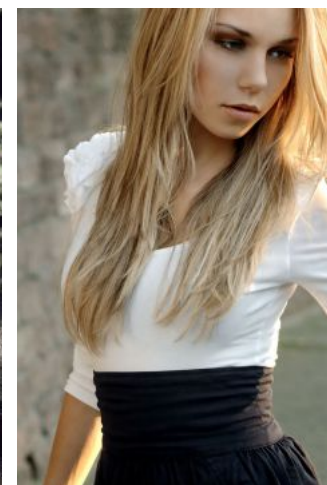

model TAYLOR N.
photography OLIVER MEYER.
visagiste MELIE WALTER.

Taylor N.

+49 (0)6128 970 855
+49 (0)171 620 7091

BIRDCAGE
MODEL MANAGEMENT

info@birdcage-models.de
www.birdcage-models.de

HEIGHT 170 cm SIZE 34 EU CHEST 81 cm WAIST 59 cm HIP 87 cm
SHOESIZE 38 EU HAIRCOLOR blonde EYECOLOR blue-green