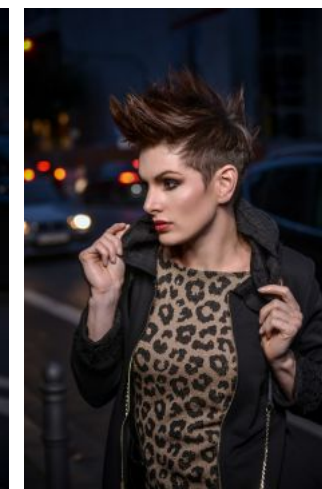

Julia A.

Julia Alex by
violaschuetz fotografie
& Anja Hoppe

+49 (0)6128 970 855
+49 (0)171 620 7091

BIRDCAGE
MODEL MANAGEMENT

info@birdcage-models.de
www.birdcage-models.de

HEIGHT 175 cm SIZE 36 EU CHEST 87 cm WAIST 65 cm HIP 92 cm
SHOESIZE 40 EU HAIRCOLOR brown EYECOLOR brown