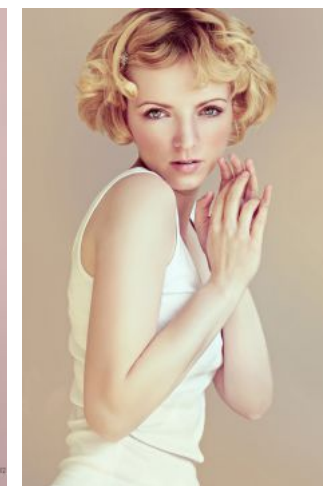

Alice P.

+49 (0)6128 970 855
+49 (0)171 620 7091

BIRDCAGE
MODEL MANAGEMENT

info@birdcage-models.de
www.birdcage-models.de

HEIGHT 177 cm SIZE 36 EU CHEST 87 cm WAIST 62 cm HIP 92 cm
SHOESIZE 38/39 EU HAIRCOLOR blonde EYECOLOR green